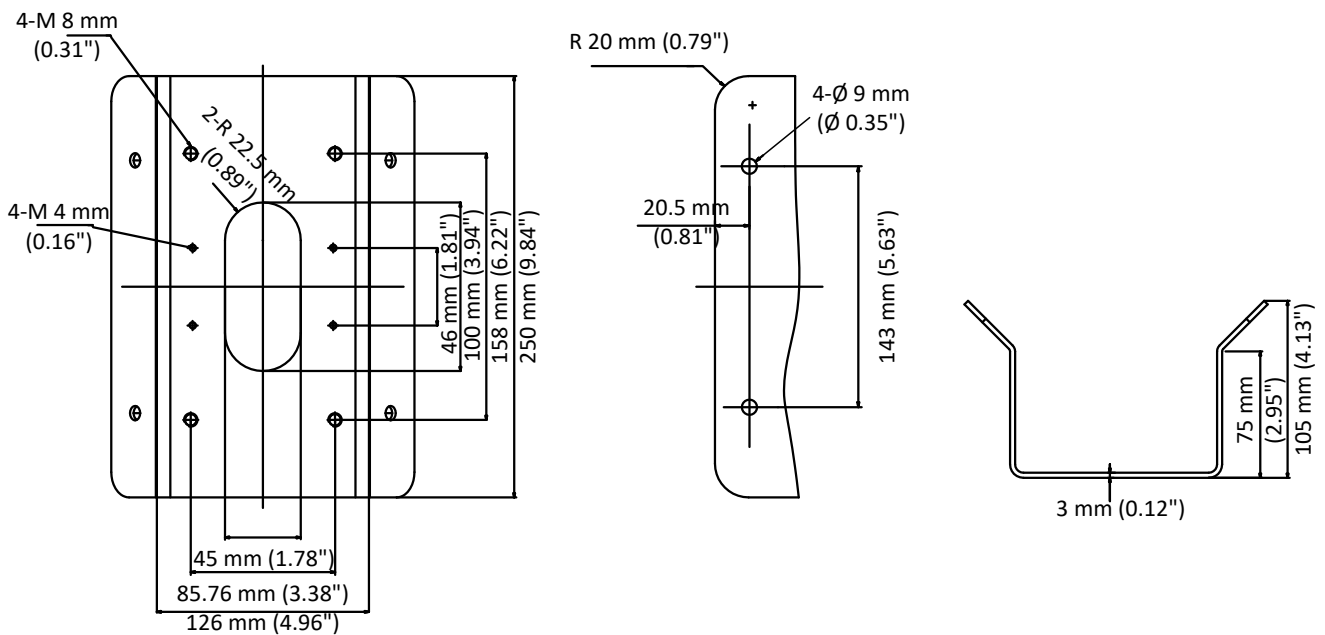

DS-1476ZJ-SUS

Corner Mount

Feature

- Stainless steel material with surface spray treatment
- Extends camera's field of view

Dimension

Available Model

DS-1476ZJ-SUS

Parameter

Model	DS-1476ZJ-SUS
Parameters	Corner Mount
Appearance	Hikvision White
Material	Stainless Steel
Dimension	250 mm × 126 mm × 105 mm (9.84" × 4.96" × 4.13")
Weight	2280 g (5.03 lb.)

Note

- Waterproof rubber is necessary for the outdoor application.
- The wall must be capable of supporting at least 3 times as much as the total weight of the camera and the mount.
- The mount's maximum load capacity is 10 Kg (22 lb.).